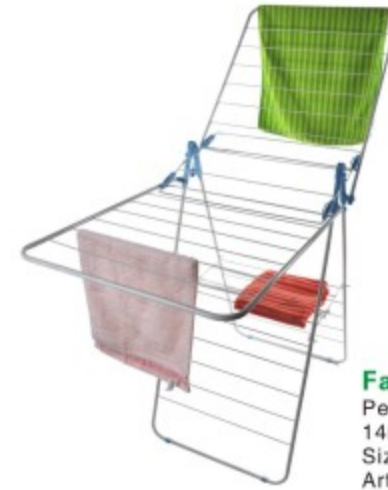

Fa-38T
Pegasus X wing Ainer
14m drying space
Size:W150XD56XH98CM
Artwork/pc, 4/ctn
Ctn Cbm:0.154,40HQ:1760PCS